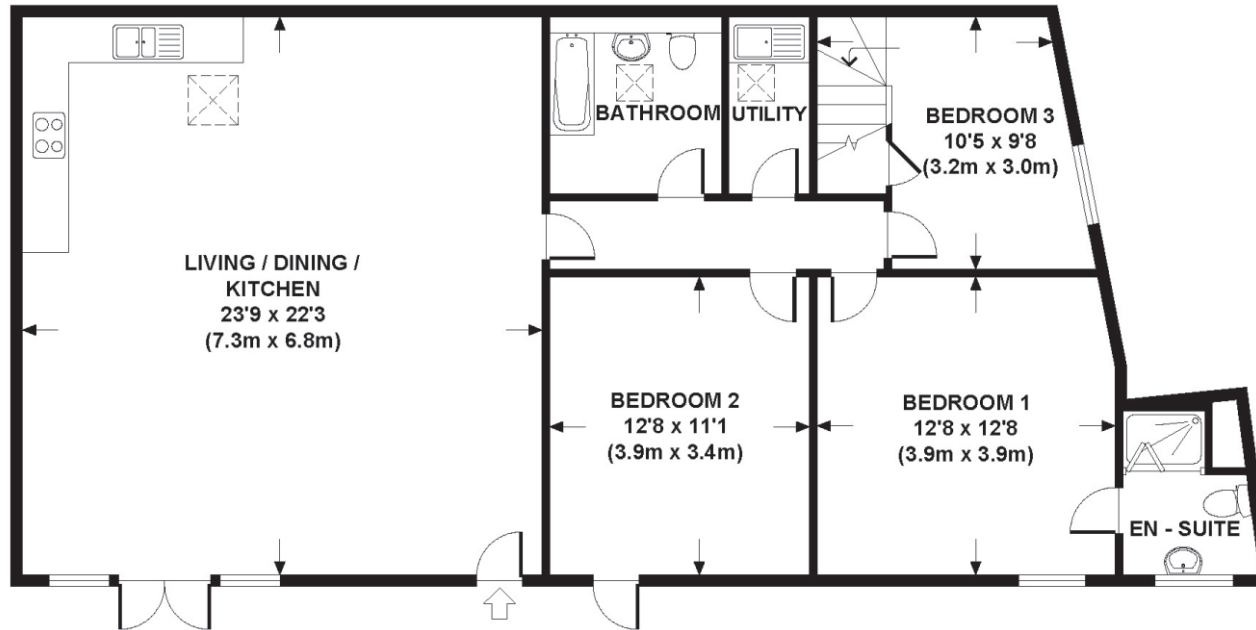

FIRST FLOOR
GROSS INTERNAL
FLOOR AREA 161 SQ FT

GROUND FLOOR
GROSS INTERNAL
FLOOR AREA 1160 SQ FT

**APPROX. GROSS INTERNAL FLOOR AREA 1321 SQ FT / 123 SQ M.
BARLEY GRANGE, HP4 1QZ**